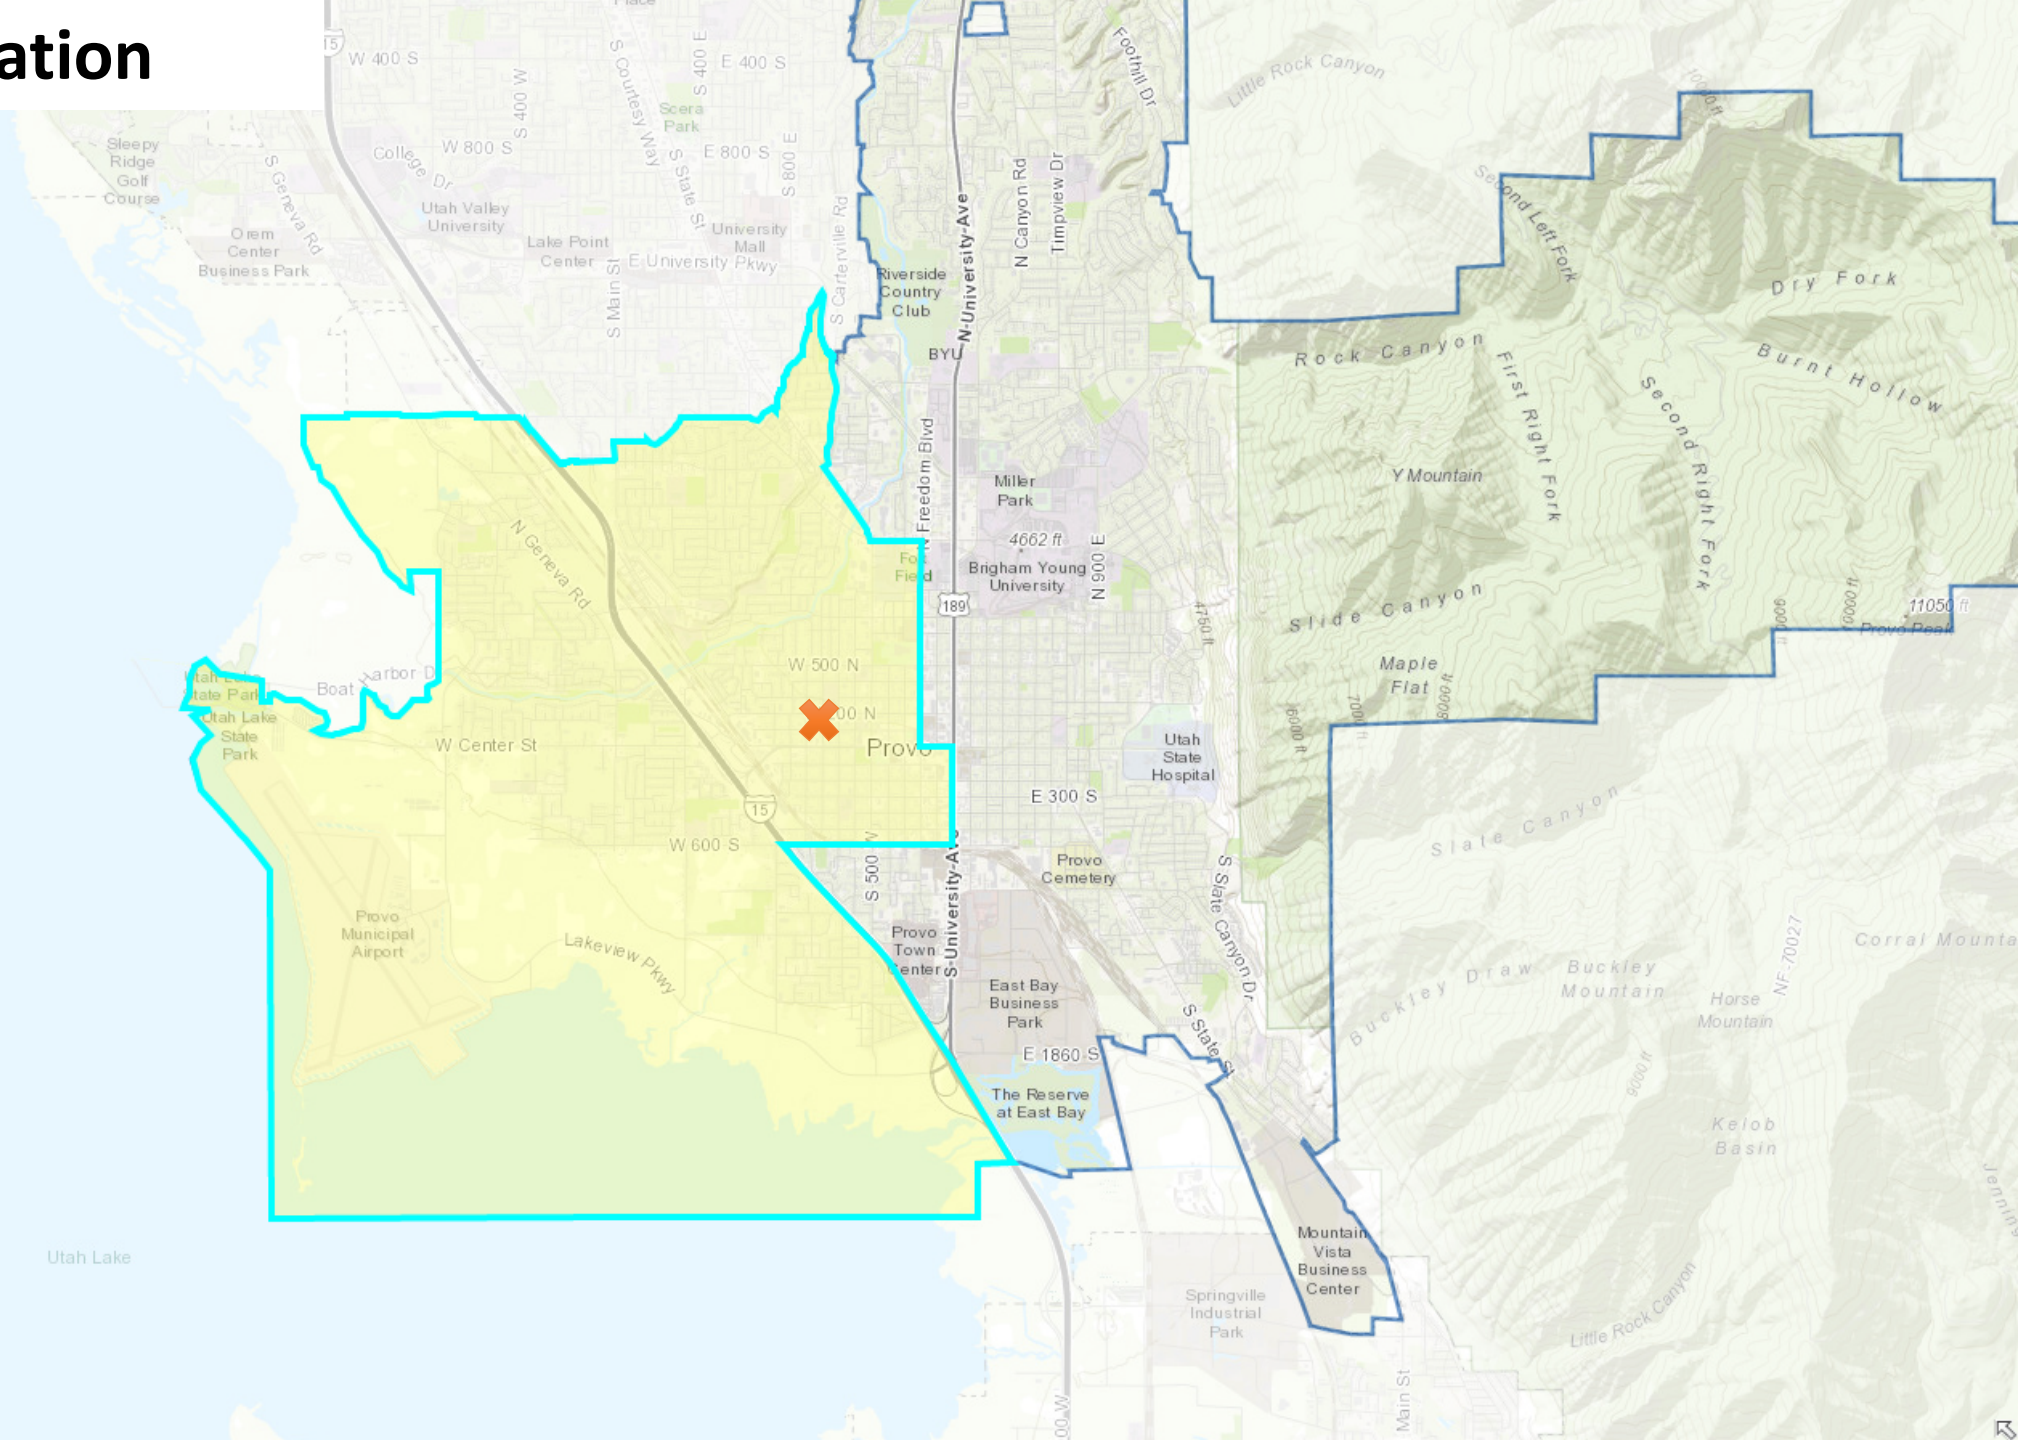

Current Location

Proposed New Location

1-Mile Radius, Current Location

Map navigation controls including zoom in (+), zoom out (-), home, and refresh buttons. A search bar contains the text "Find address or place" with a magnifying glass icon.

0.4mi
40.264 -111.625 Degrees

r place

1-Mile Radius, Proposed New Location