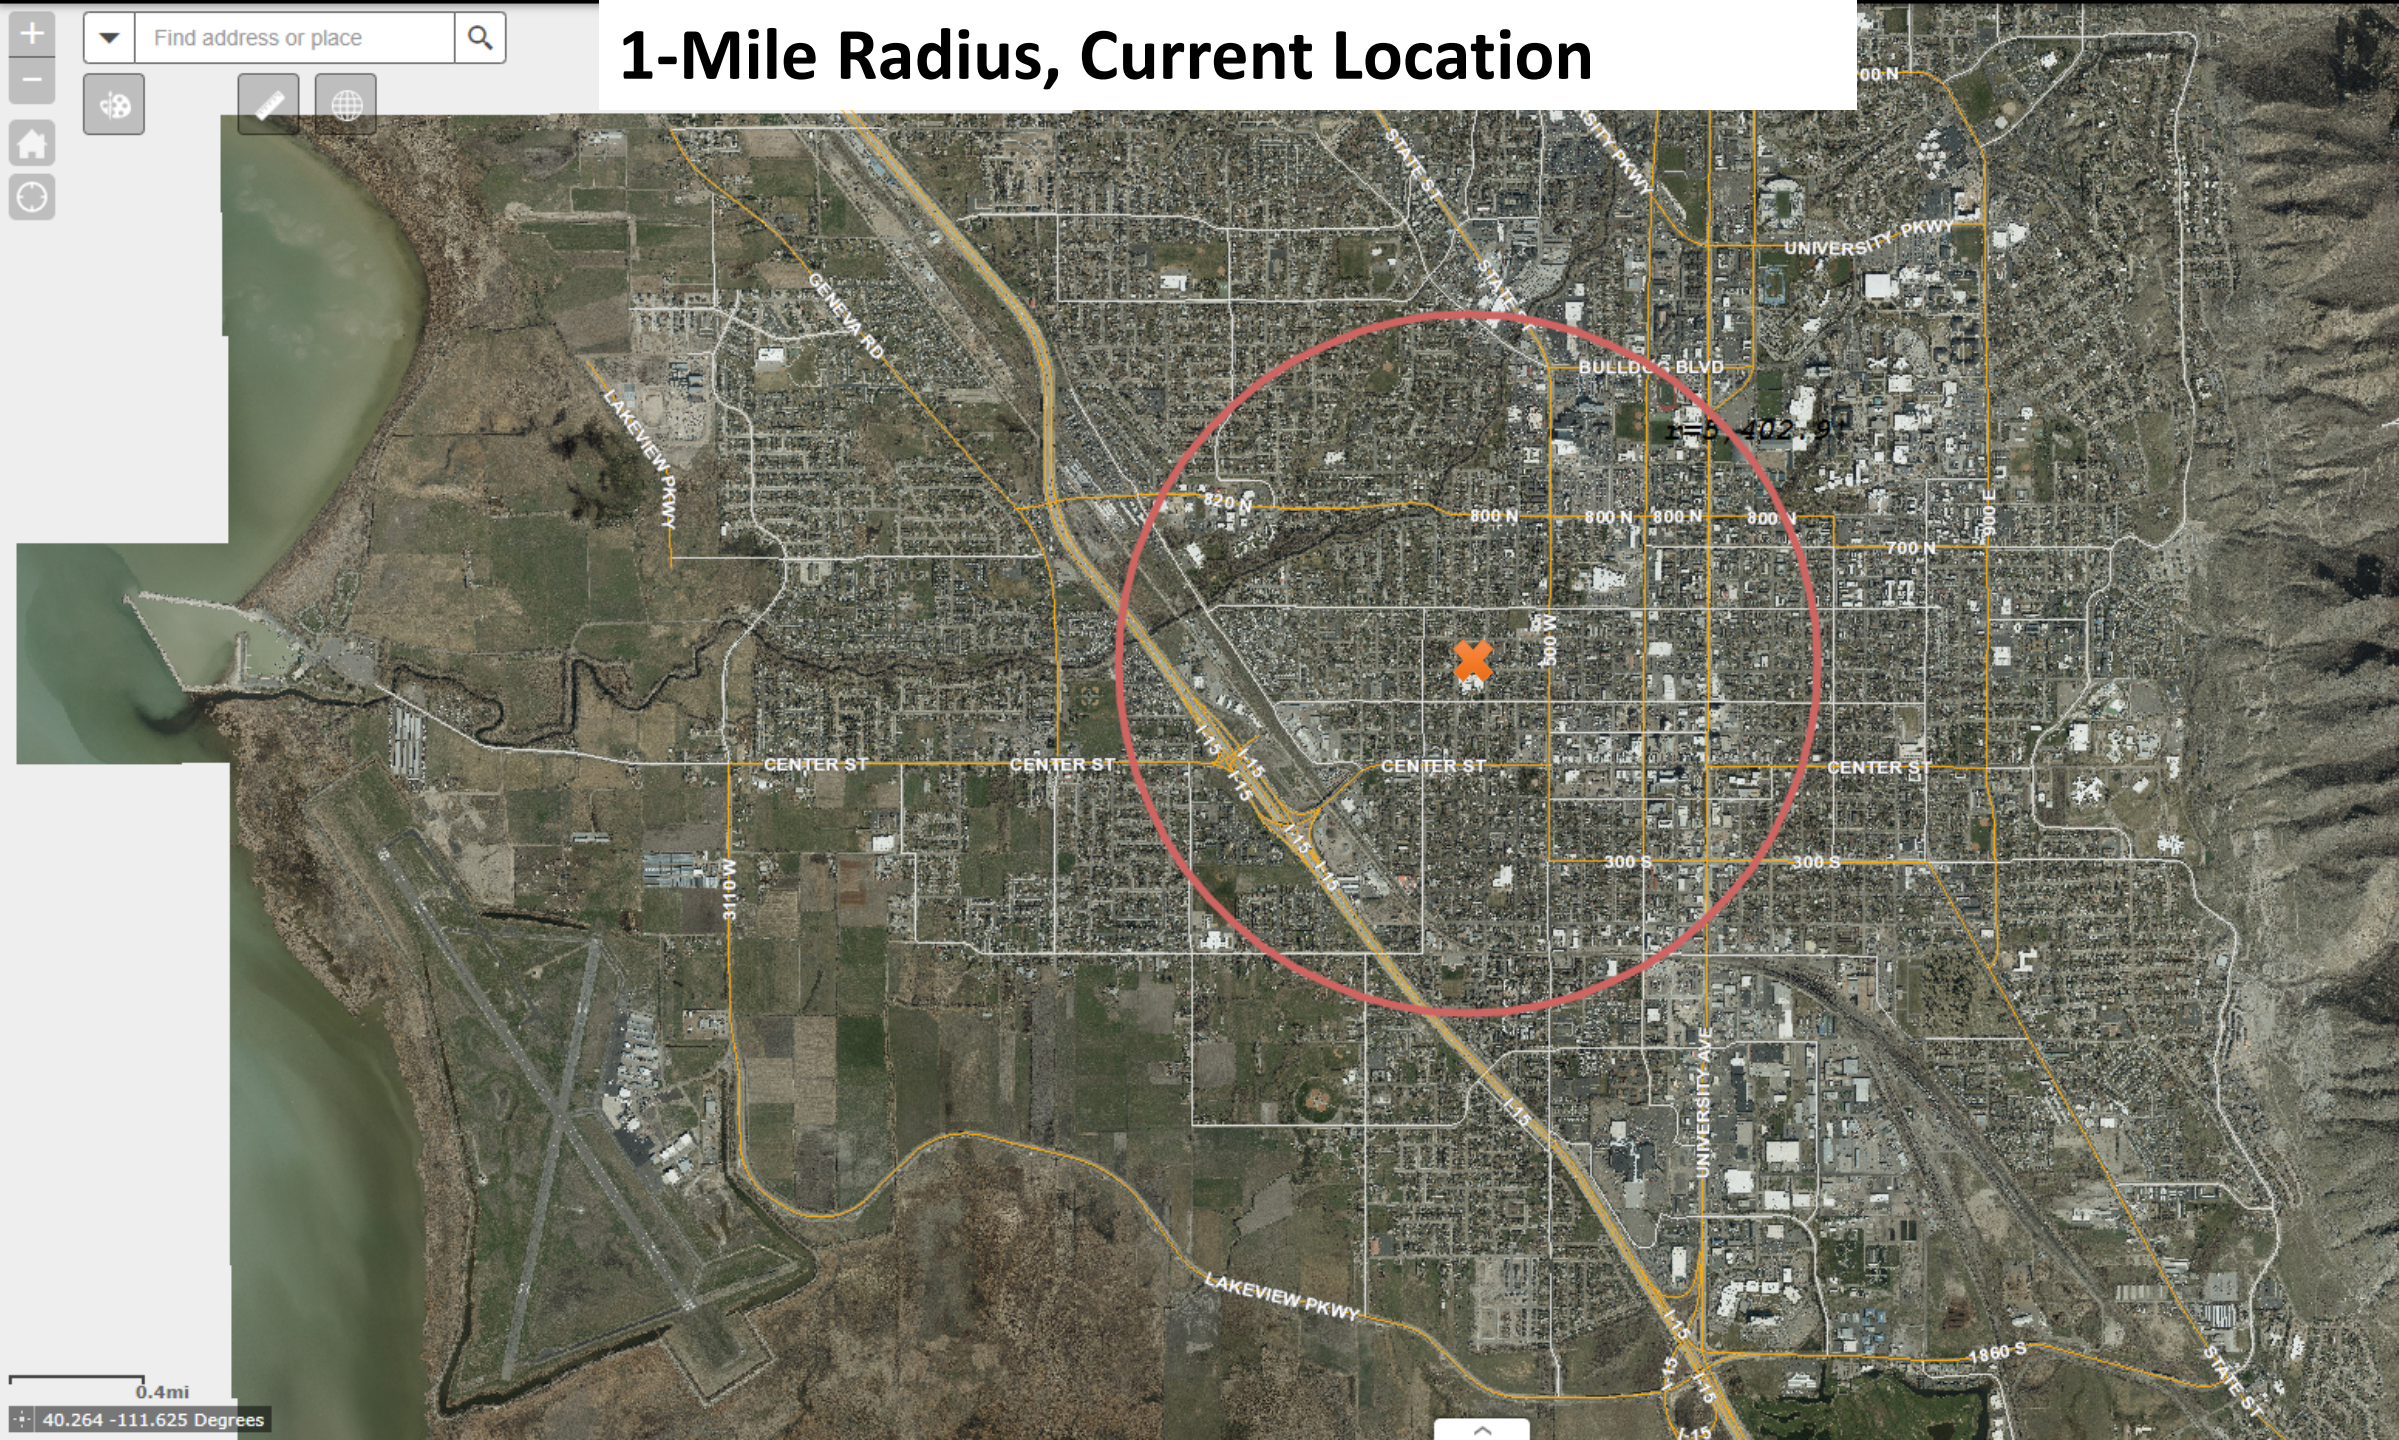

Current Location

Proposed New Location

1-Mile Radius, Current Location

Map navigation controls including zoom in (+), zoom out (-), home, and refresh buttons. A search bar contains the text "Find address or place" with a magnifying glass icon.

0.4mi
40.264 -111.625 Degrees

r place

1-Mile Radius, Proposed New Location