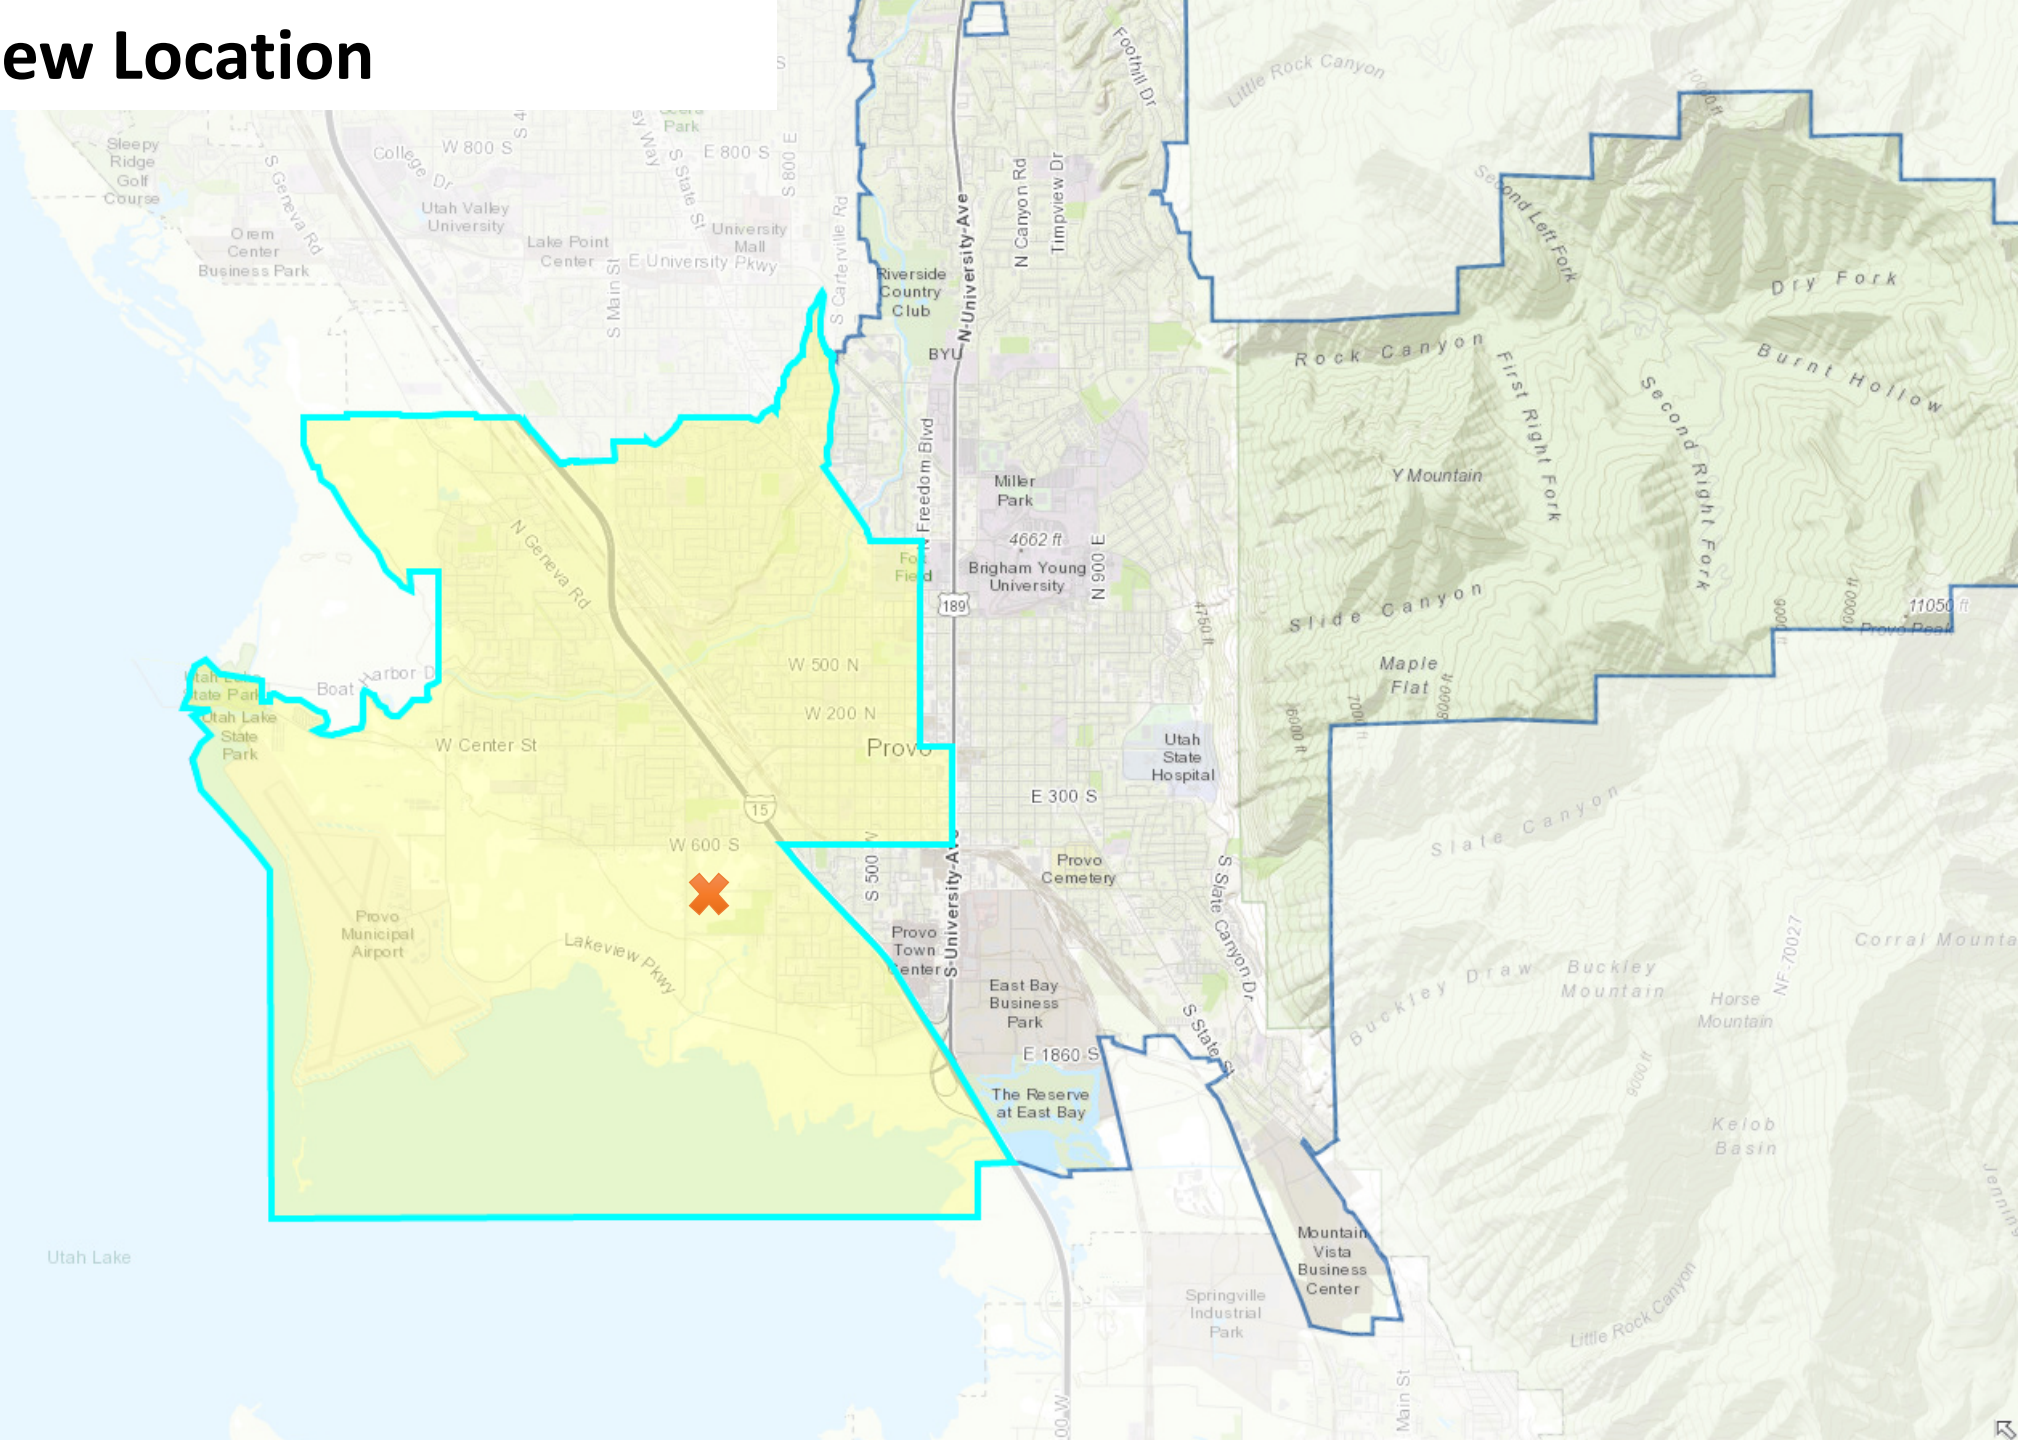

Current Location

Proposed New Location

1-Mile Radius, Current Location

Map navigation controls including zoom in (+), zoom out (-), home, and refresh buttons. A search bar contains the text "Find address or place" with a magnifying glass icon.

0.4mi
40.264 -111.625 Degrees

r place

1-Mile Radius, Proposed New Location